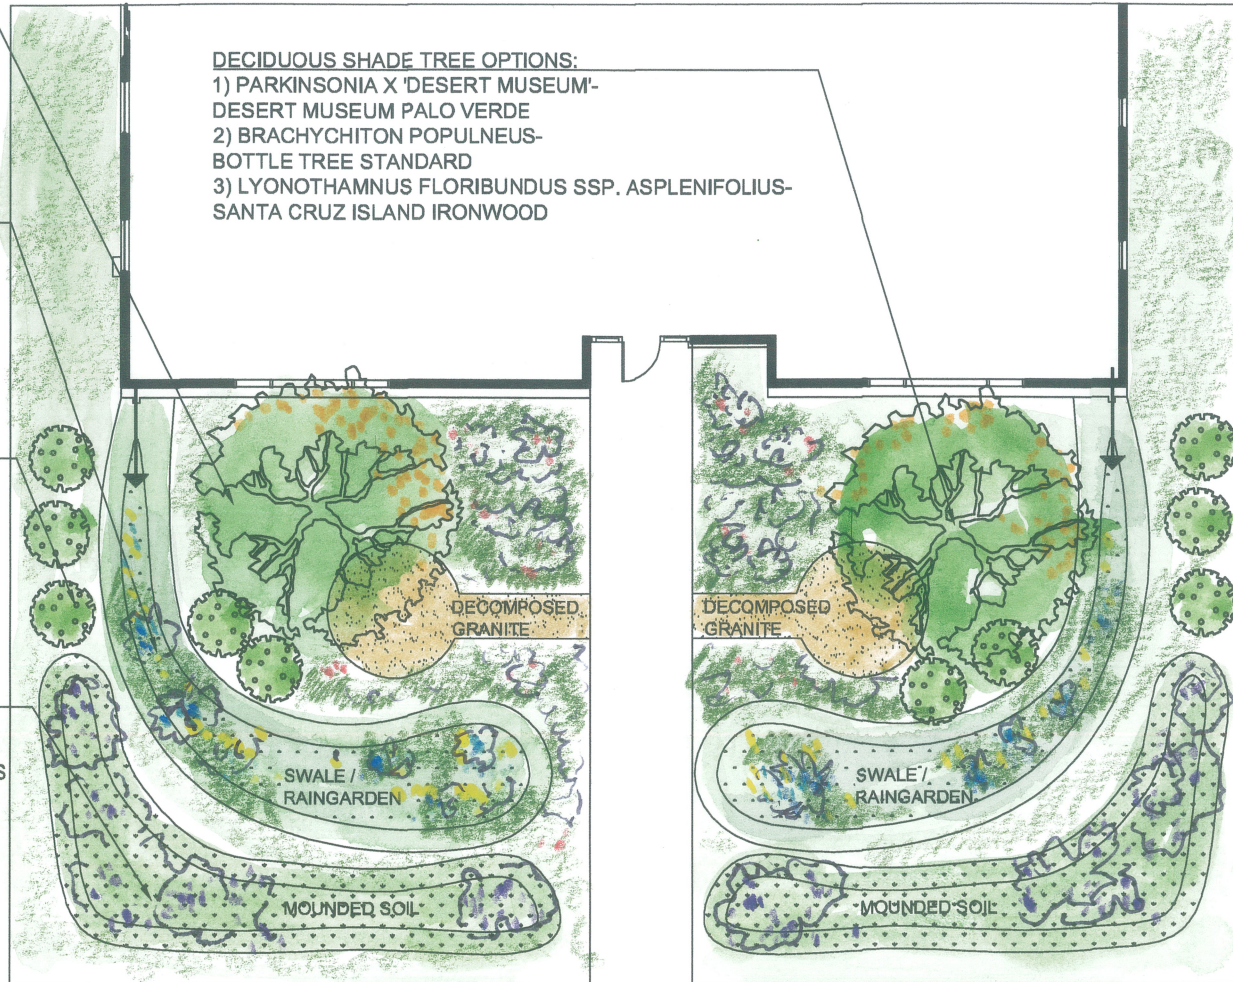

UNDER SHADE OF THE TREE:

- HEUCHERA MAXIMA-
CORAL BELLS
- SALVIA SPATHACEA-
HUMMINGBIRD SAGE

OPTIONS:

- ACHILLEA MILLEFOLIUM-
YARROW
- ACHILLEA 'MOONSHINE-
MOONSHINE YARROW
- SALVIA CHAMAEDRYOIDES-
GERMANDER SAGE

BACCHARIS PILULARIS 'PIGEON POINT'
DWARF COYOTE BUSH

OPTIONS:

- LAMPRANTHUS AURANTIACUS-
TRAILING ICE PLANT
- CEANOTHUS GRISEUS HORIZONTALIS
'YANKEE POINT'-
CALIFORNIA LILAC 'YANKEE POINT'

DECIDUOUS SHADE TREE OPTIONS:

- 1) PARKINSONIA X 'DESERT MUSEUM'-
DESERT MUSEUM PALO VERDE
- 2) BRACHYCHITON POPULNEUS-
BOTTLE TREE STANDARD
- 3) LYONOTHAMNUS FLORIBUNDUS SSP. ASPLENIFOLIUS-
SANTA CRUZ ISLAND IRONWOOD

COMMERCIAL LANDSCAPE

NOT TO SCALE