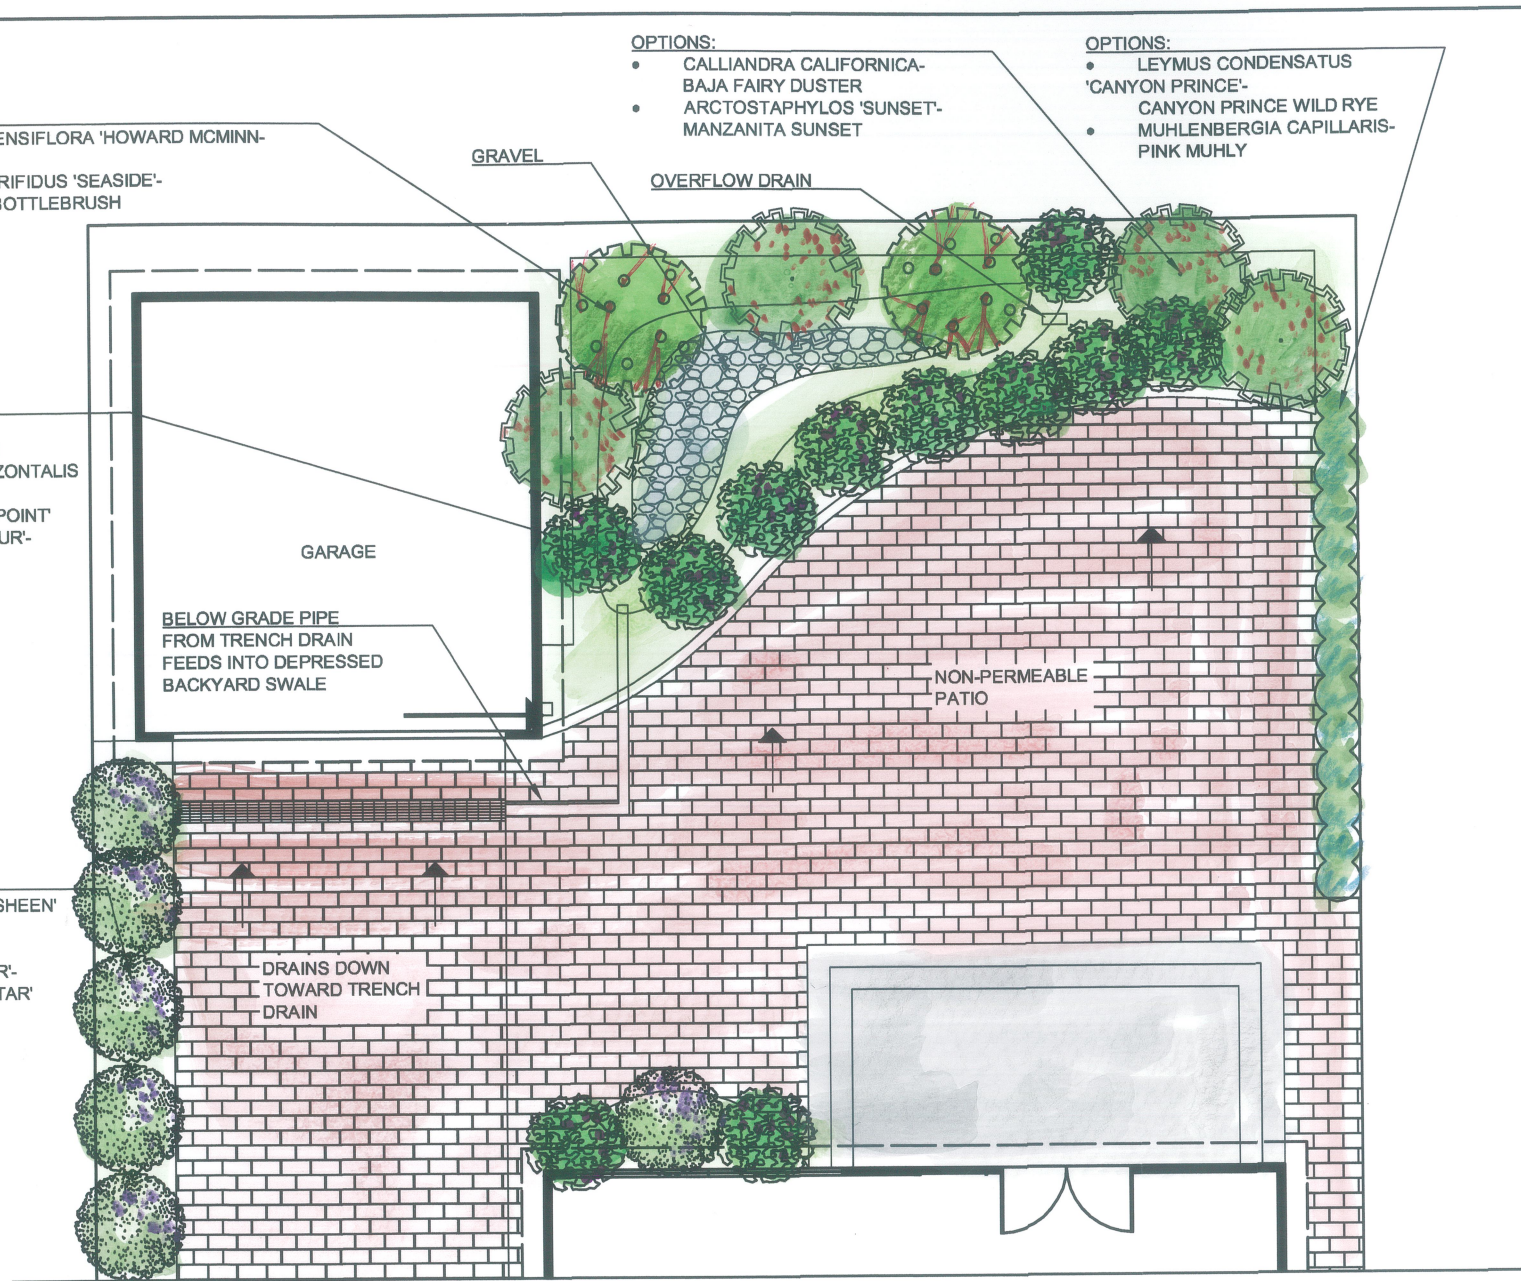

OPTIONS:

- ARCTOSTAPHYLOS DENSIFLORA 'HOWARD MCMINN- VINE HILL MANZANITA
- CALOTHAMNUS QUADRIFIDUS 'SEASIDE'- SEASIDE ONE-SIDED BOTTLEBRUSH

OPTIONS:

- CALLIANDRA CALIFORNICA- BAJA FAIRY DUSTER
- ARCTOSTAPHYLOS 'SUNSET'- MANZANITA SUNSET

OPTIONS:

- LEYMUS CONDENSATUS 'CANYON PRINCE'- CANYON PRINCE WILD RYE
- MUHLBERGIA CAPILLARIS- PINK MUHLY

OPTIONS:

- CEANOTHUS 'ANCHOR BAY'- WILD LILAC ANCHOR BAY OR CEANOTHUS GRISEUS HORIZONTALIS 'YANKEE POINT'- CALIFORNIA LILAC 'YANKEE POINT'
- SALVIA MELLIFERA 'LITTLE SUR'- LITTLE SUR BLACK SAGE

OPTIONS:

- PITTOSPORUM 'SILVER SHEEN'
- DODONAEA VISCOSA - HOPSEED BUSH
- CEANOTHUS 'DARK STAR'- CA. WILD LILAC 'DARK STAR'

BACKYARD TRENCH DRAIN
REDIRECTING TO SWALE -
NON-PERMEABLE SURFACE

SCALE: 1/8" = 1'-0"